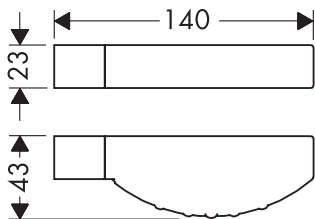

Cassetta'C
28678000

Cassetta'D
28664000
28689000

**Cassetta
U-88**
28675000

hansgrohe

12/2006
9.06685.03