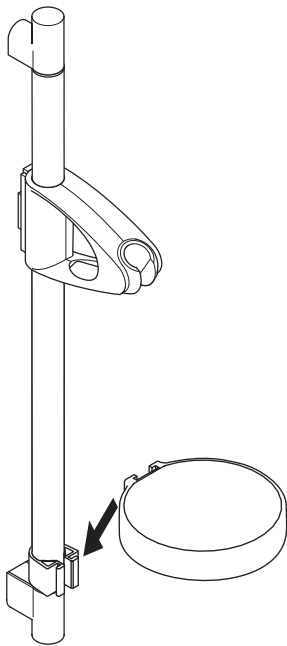

Cassetta'C
28678000

Cassetta'D
28664000
28689000

**Cassetta
U-88**
28675000

hansgrohe

12/2006
9.06685.03